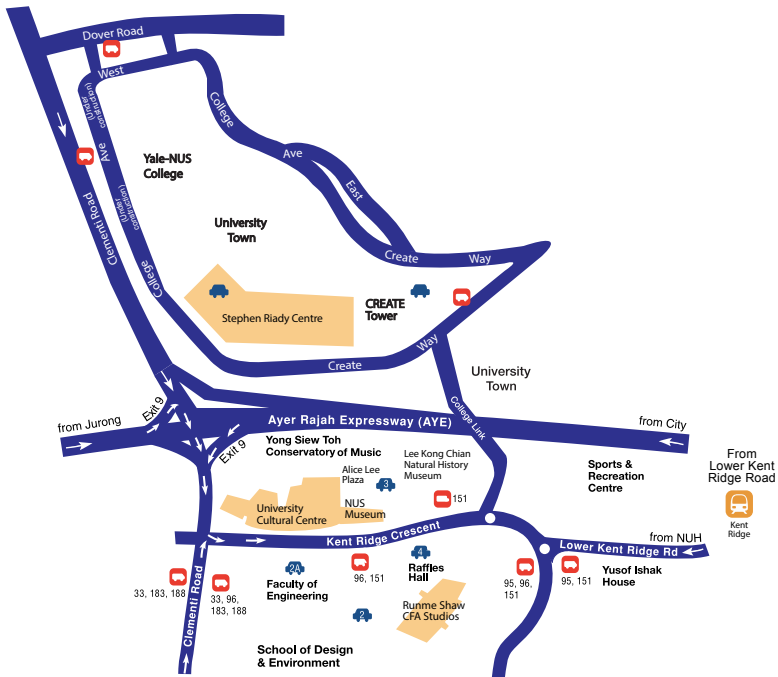

From Commonwealth Avenue West

Clementi

**Nearest MRT Station**

Clementi

Kent Ridge

**Car Park**

Free Parking:

Weekdays after 7.30pm

Saturday after 5.00pm

Sundays and Public Holidays

**Bus Services**

SBS Bus No. 96 from Clementi Interchange

SBS Bus No. 95 from Kent Ridge Terminal

SBS Bus No. 151 from Hougang Central Interchange / Kent Ridge Terminal

SBS Bus No. 33 from Bedok Interchange / Kent Ridge Terminal

SBS Bus No. 183 from Jurong East Interchange

SMRT Bus No. 188 from Chua Chu Kang Interchange / Harbourfront Interchange